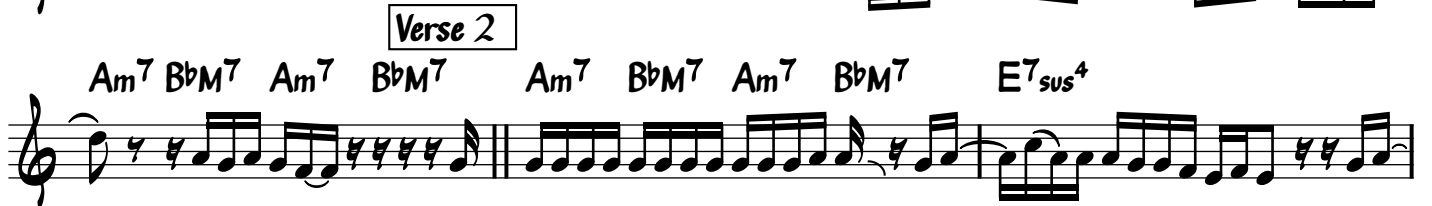

jericho

조지 (George)

$\text{♩} = 77$
FM7

F6

B♭M7 Am

Musical staff 1: Treble clef, 4/4 time signature. Chords B♭M7 and Am. The melody consists of eighth and quarter notes with rests.

B♭M7

Musical staff 2: Treble clef, 4/4 time signature. Chord B♭M7. The melody continues with eighth and quarter notes.

Am C7 B♭M7

Musical staff 3: Treble clef, 4/4 time signature. Chords Am, C7, and B♭M7. The melody concludes with a double bar line.