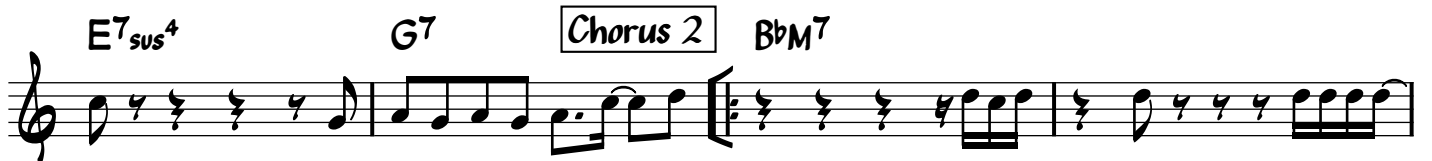

jericho

조지 (George)

$\text{♩} = 77$
FM7

F6

B♭M7 Am

Musical staff 1: Treble clef, 4/4 time signature. Chords B♭M7 and Am. The melody consists of eighth and quarter notes with rests.

B♭M7

Musical staff 2: Treble clef, 4/4 time signature. Chord B♭M7. The melody continues with eighth and quarter notes.

Am C7 B♭M7

Musical staff 3: Treble clef, 4/4 time signature. Chords Am, C7, and B♭M7. The melody concludes with a double bar line.